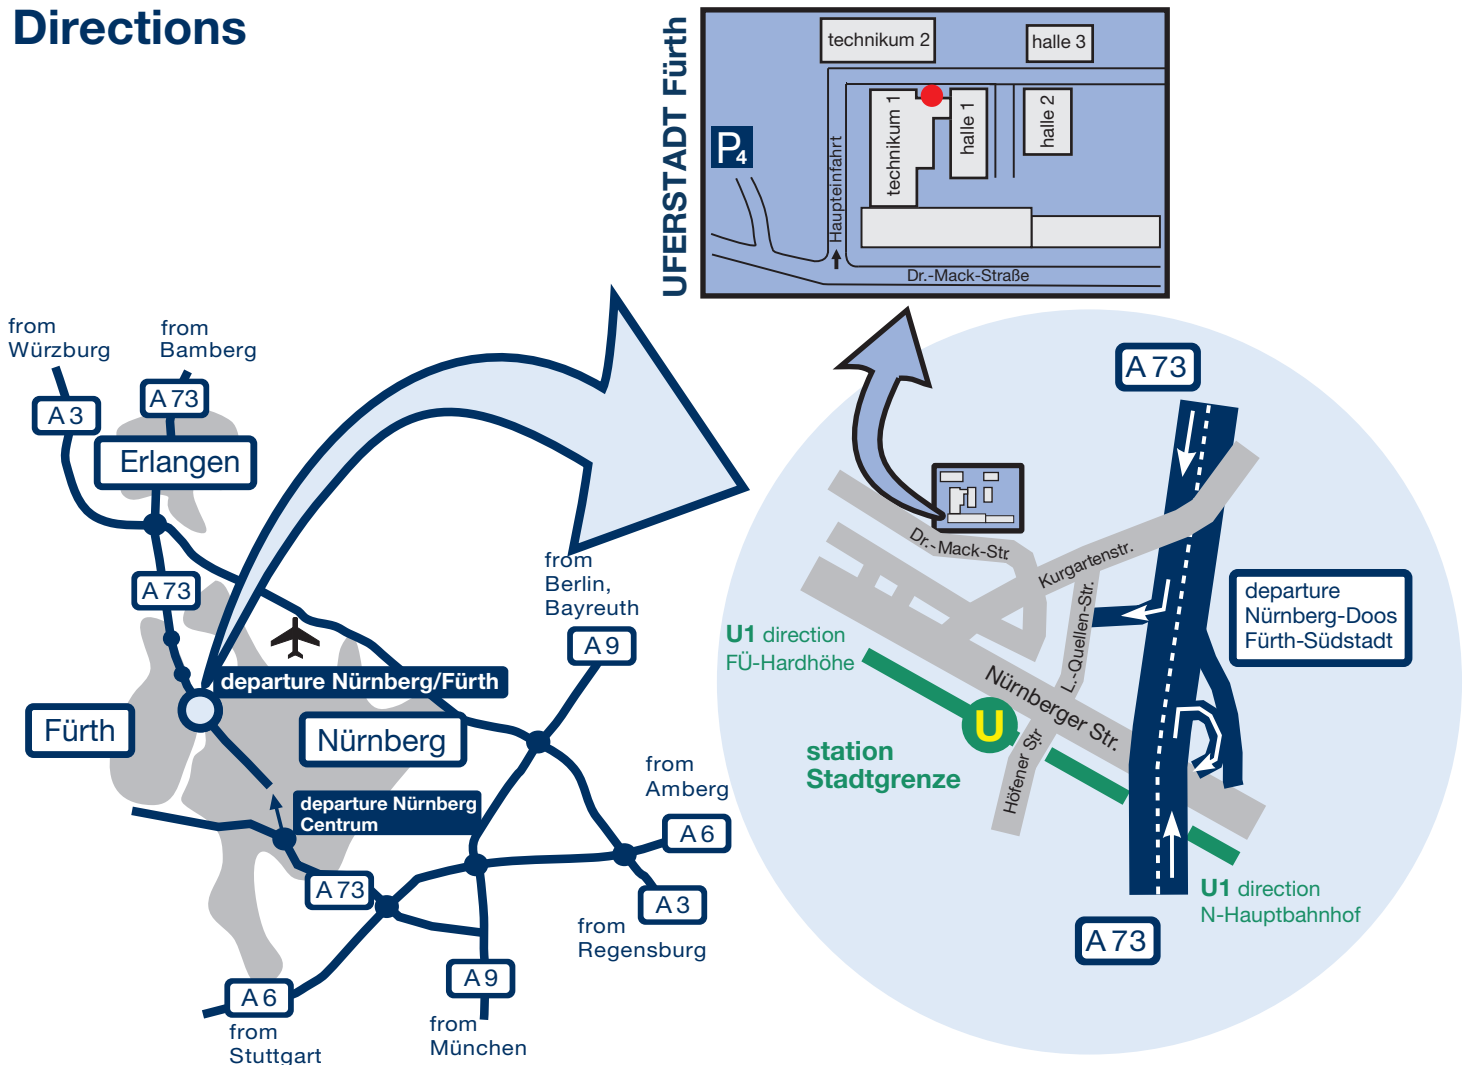

## Directions

### Attention!

Coming from south (A3, A6, A9) at "Kreuz Nürnberg-Süd" turn to A73 direction „Nürnberg/Fürth“  
At the 4. departure "Nürnberg Centrum" turn right, despite Fürth is signposted straight on to  
"A3/A73 Würzburg/Bamberg"!

### By car

Coming from A73, take departure „Nürnberg/Fürth“, turn right into „Ludwig-Quellen-Straße“,  
then left into „Kurgartenstraße“. After 50m turn right into „Dr.-Mack-Str.“, then turn right to „UFERSTADT“

### By underground railway

Take line „U1“ to station „Stadtgrenze“, then appr. 700 m by foot.